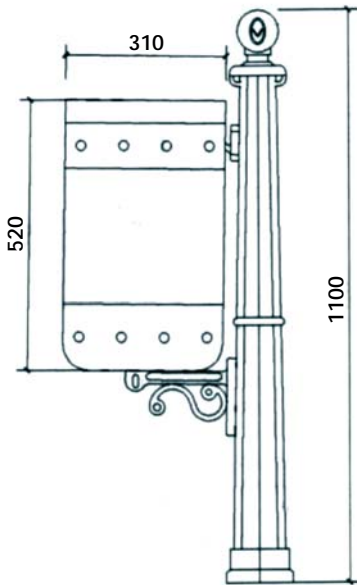

RUBBISH BINS

RUBBISH BINS

SIBESTAR S.r.l.

Completing our wide range of street furniture products, this rubbish bin is made of stainless steel and is attached to one of our cast iron parking posts. It is possible to attach to bins to the same post.