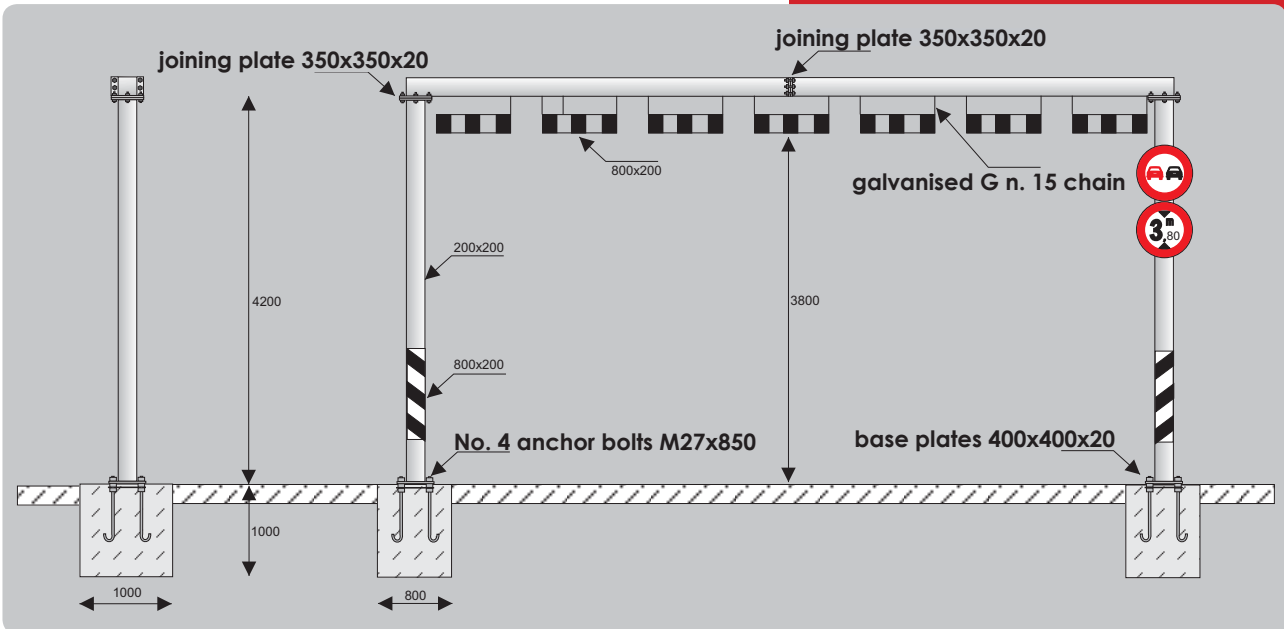

Vertical Road Signs

MAXIMUM HEIGHT LIMIT ARCH

SIBESTAR S.r.l.

Vertical Road Signs

MAXIMUM HEIGHT LIMIT ARCH

SIBESTAR S.r.l.

Custom made in galvanised steel or aluminium. Possibility to vary width of upper arm.