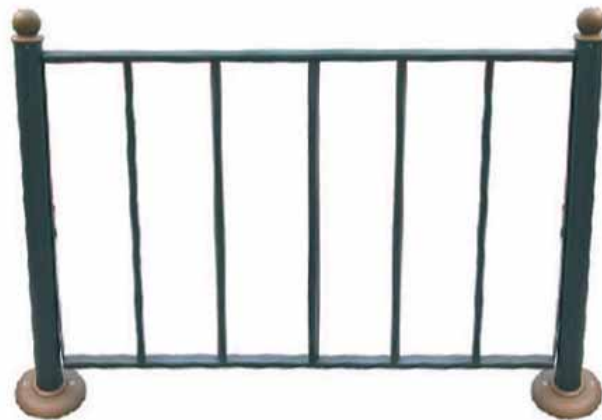

Vertical Road Signs

# PAINTED PEDESTRIAN BARRIERS

**SIBESTAR** S.r.l.

Vertical Road Signs

# PAINTED PEDESTRIAN BARRIERS

**SIBESTAR** S.r.l.

Made of aluminium sections painted with epoxy powders for a longer life. Colours to order.