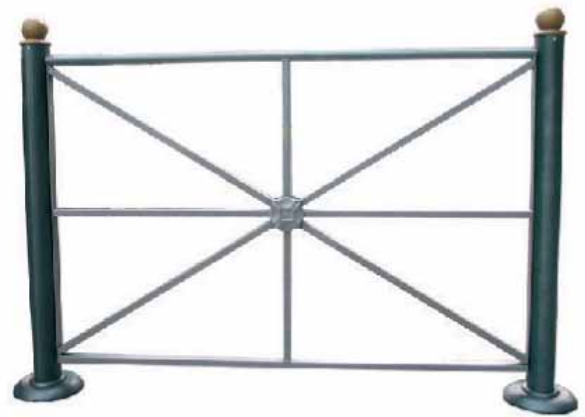

Vertical Road Signs

# PAINTED PEDESTRIAN BARRIERS

**SIBESTAR** S.r.l.

Vertical Road Signs

# PAINTED PEDESTRIAN BARRIERS

**SIBESTAR** S.r.l.

Made of aluminium sections painted with epoxy powders for a longer life. Colours to order.